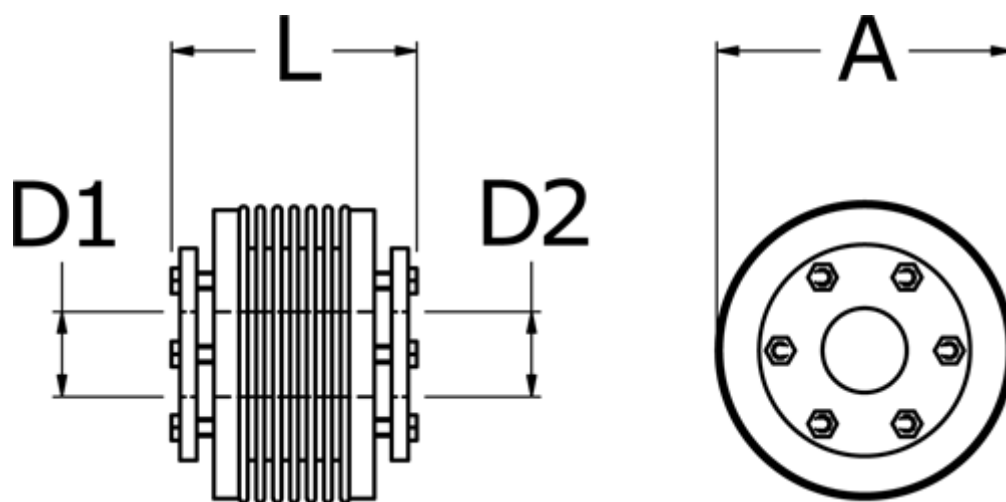

# Data Sheet

Article number: 3330500180711818

Description: Bellow coupling type 5 size18  
Length 71 mm, bore 18/18 mm

## Measures

A	= 47
D1	= 18
D2	= 18
L	= 71
Nom. torque NM (Tkn)	= 18